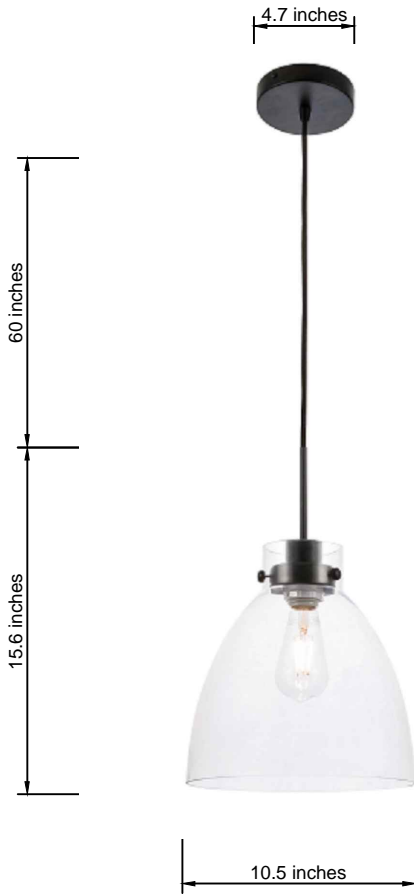

PRODUCT SPECIFICATION SHEET

FREY COLLECTION

Frey 1-Light Black Pendant Clear Glass

Black
Item No:LD5029D11BK

Dimensions

Canopy Size(in)	D4.7"*H1"
Chain/Rod Length	60"
Length	N/A
Width	10.5"
Height	15.6"
Maximum Height	76.3"

Specifications

Finish	1 Finishes
Material	Iron/Glass
Glass Color	Clear
Type	Pendant
Hanging Device	Cord
Voltage	110-125V
Dimmable	Yes
Warranty	1 Year Limited
Shipment Type	Small Parcel

Bulb / Socket

Socket Type	E26
Number of Lights	1
Wattage/Bulb	40W
Included	No

Installation

Indoor/Outdoor	Indoor
Dry/Wet/Damp	Dry
Weight	4.1 LBS
Wire Length	59"
Safety Rating	ETL Listed